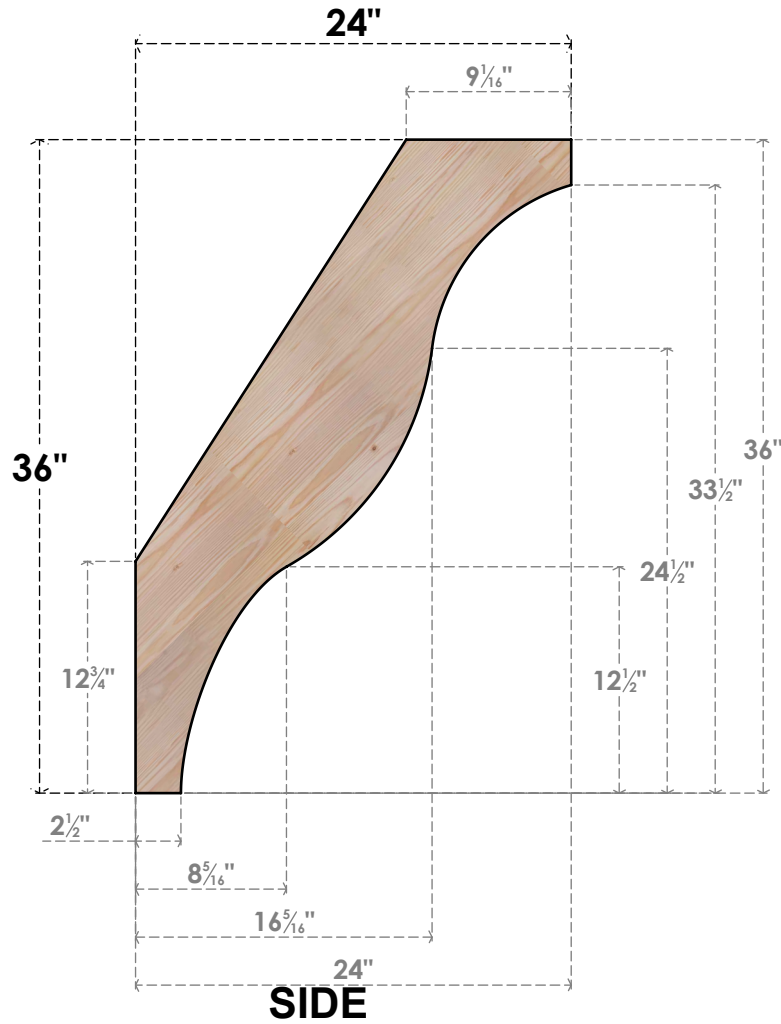

BRC06X24X36FST00SDF

5 1/2"W X 24"D X 36"H FUNSTON SMOOTH BRACE, DOUGLAS FIR

EKENA MILLWORK
 2300 WEST MAIN ST.
 CLARKSVILLE, TX 75426
 TOLL FREE: 866-607-0453
 WWW.EKENAMILLWORK.COM

NOTES

1. INSTALLATION TO BE COMPLETED IN ACCORDANCE WITH MANUFACTURER'S SPECIFICATIONS.
2. DRAWING MAY NOT BE TO SCALE
3. THIS DRAWING IS INTENDED FOR DESIGN AND PLANNING PURPOSES ONLY.
4. ALL INFORMATION CONTAINED HEREIN WAS CURRENT AT THE TIME OF DEVELOPMENT BUT MUST BE REVIEWED AND APPROVED BY THE PRODUCT MANUFACTURER TO BE CONSIDERED ACCURATE.
5. PRODUCTS ARE NOT KILN DRIED. THIS ITEM IS UNIQUE AND WILL CONTAIN THE NATURAL VARIATIONS THAT THE WOOD SPECIES OFFERS. THIS MAY RESULT IN VARIATIONS UP TO 1/4"