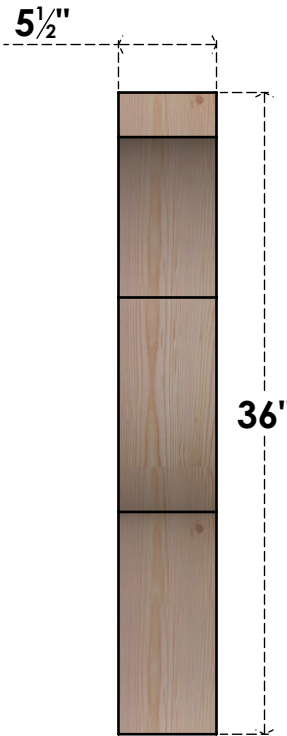

BRC06X24X36FST00SDF

5 1/2"W X 24"D X 36"H FUNSTON SMOOTH BRACE, DOUGLAS FIR

EKENA MILLWORK
 2300 WEST MAIN ST.
 CLARKSVILLE, TX 75426
 TOLL FREE: 866-607-0453
 WWW.EKENAMILLWORK.COM

NOTES

1. INSTALLATION TO BE COMPLETED IN ACCORDANCE WITH MANUFACTURER'S SPECIFICATIONS.
2. DRAWING MAY NOT BE TO SCALE
3. THIS DRAWING IS INTENDED FOR DESIGN AND PLANNING PURPOSES ONLY.
4. ALL INFORMATION CONTAINED HEREIN WAS CURRENT AT THE TIME OF DEVELOPMENT BUT MUST BE REVIEWED AND APPROVED BY THE PRODUCT MANUFACTURER TO BE CONSIDERED ACCURATE.
5. PRODUCTS ARE NOT KILN DRIED. THIS ITEM IS UNIQUE AND WILL CONTAIN THE NATURAL VARIATIONS THAT THE WOOD SPECIES OFFERS. THIS MAY RESULT IN VARIATIONS UP TO 1/4"